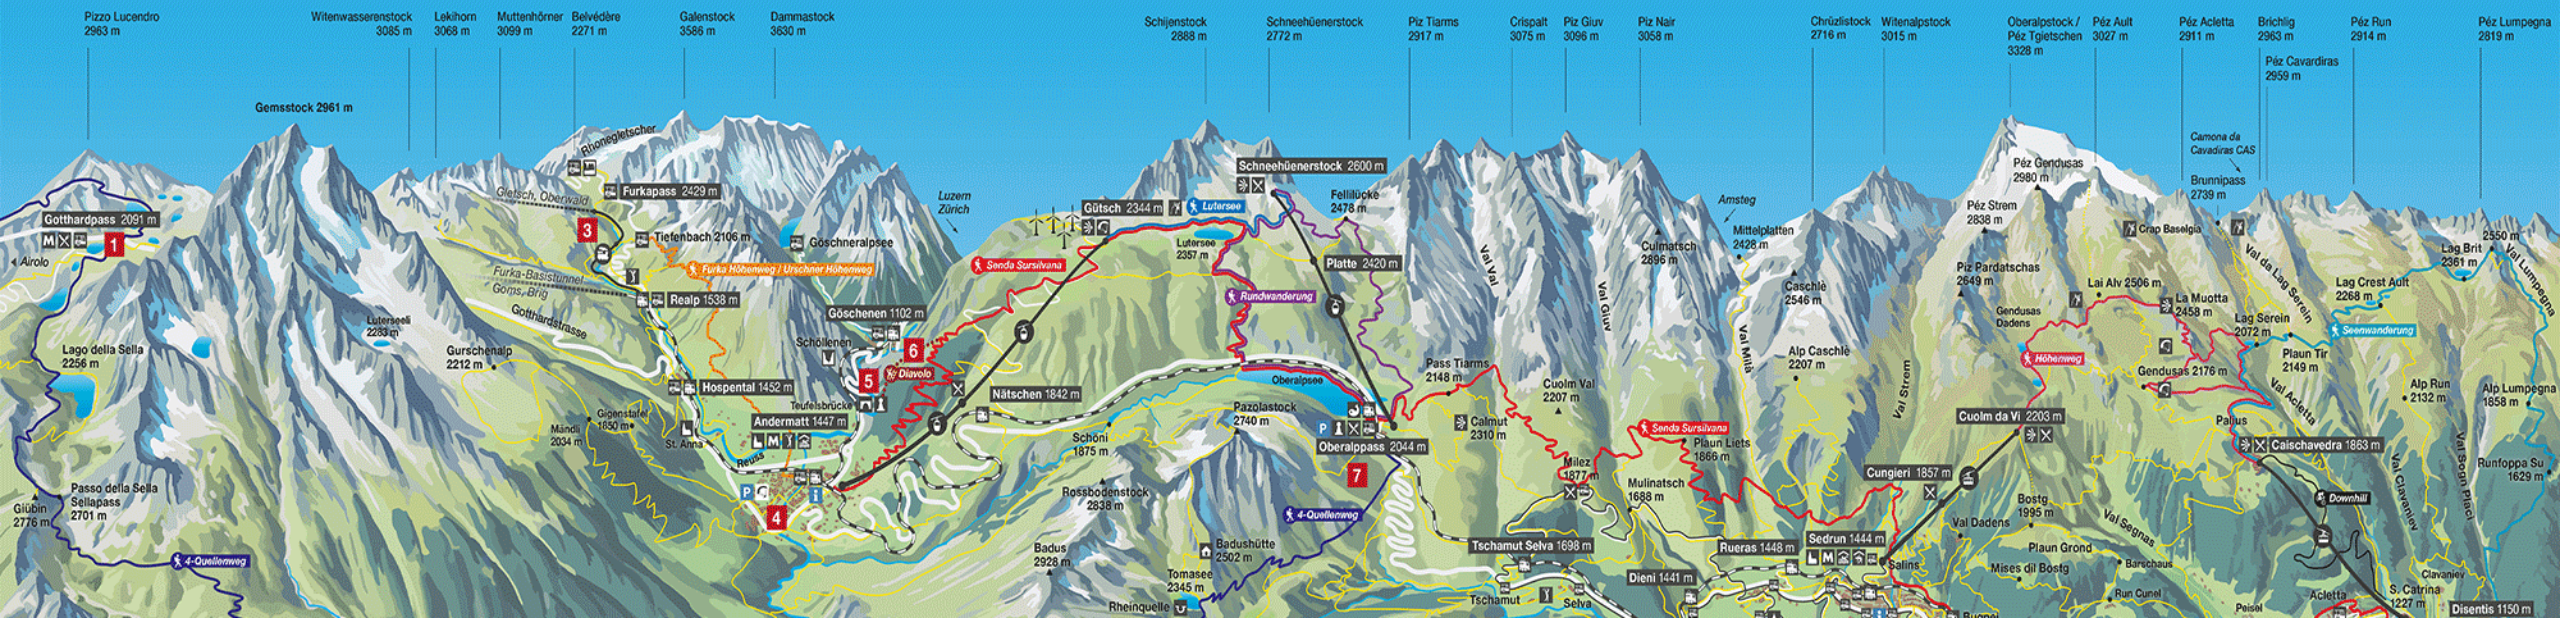

# Andermatt+Sedrun+Disentis

6. November 2019

Pascal Schär

# Train / Coach- Transfer Andermatt Snow Express

Strengthening sustainability

- Direct ICE train Zürich - Göschenen
  - Every Saturday
  - 15 connections in winter 2019/20
- Direct coach to Andermatt
  - Winterthur – Zürich – Knonaueramt
  - Rütihof - Aarau – Olten
  - Lenzburg – Baden
  - Basel – Liestal
  - 221 connections in winter 2019/20